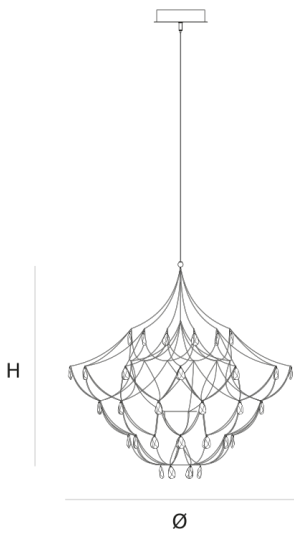

Product data sheet

Date: April 19th 2023

ABOUT **CRYSTAL GALAXY** **CHANDELIER** by Jan Pauwels

Like bright stars in the galaxy the crystals are sparkling in this transparent structure.

DIMENSIONS

Ø 200 cm 78.7 inch
H 200 cm 78.7 inch

CANOPY

Ø 25 cm 9.8 inch
H 5 cm 2 inch

CABLELENGTH

Up to 200 cm 78 inch

LIGHTSOURCE

156 x led E10, 12V/0,33W,
2600K, 3588LM

INCLUDED

Yes

 10  201  210x210x215cm

FINISH

Nickel 
Brass 
Blackbrass 

TYPE.NR

TYPE	Chandelier
STANDARD	
OPTIONAL	Downlight led 2700K 12V – 3W. 3000K or 3500K led.
TRANSFORMER/DRIVER	SCPower KVF-12060-TDW
DIMMING	leading and trailing edge
CLASSIFICATION	UL no IP20 yes